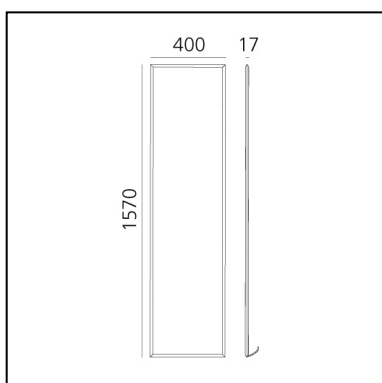

Discovery Floor - RGBW

Ernesto Gismondi

IP20 

LUMINAIRE

- Watt: **55W**
- Delivered lumens output: **RGB 1036lm White**
- **1817lm**
- CRI: **90**

DESCRIPTION

Discovery floor is brought to the essential. The technological innovation applied to the emitting surface enclosed by a black frame becomes the only element that constitutes this floor lamp. The dimensions are re-proportioned with respect to the suspended versions so that it can fit perfectly into any environment simply by leaning freely against the walls in an inclined position.

PRODUCT CODE: 2041030APP

FEATURES

- Article Code: **2041030APP**
- Colour: **Black**
- Installation: **Floor**
- Material: **Technopolymer, aluminium**
- Series: **Design Collection**
- design by: **Ernesto Gismondi**

DIMENSIONS

- Length: **cm 40**
- Width: **cm 1.7**
- Height: **cm 157**

SOURCES INCLUDED

- Category: **Led RGBW**
- Number: **1**
- Color Tolerance: **3SDCM**
- Service Life: **Life L90 (6K) 50000h**